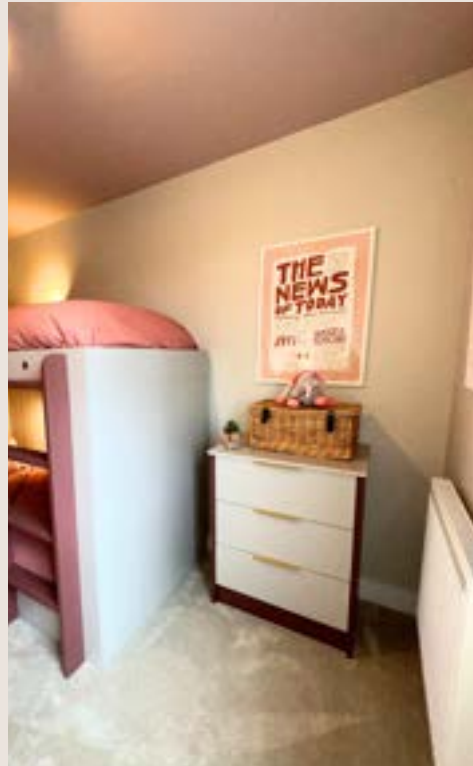

Bedroom 4

Double Cashmere and Rusty Red dressing table, complemented by Brushed Brass Kensington lipped handles.

Cashmere and Rusty Red bunk bed, complemented by a feature panel of Tongue and Groove panelling.

Three-drawer 600mm Cashmere and Rusty Red chest of drawers.