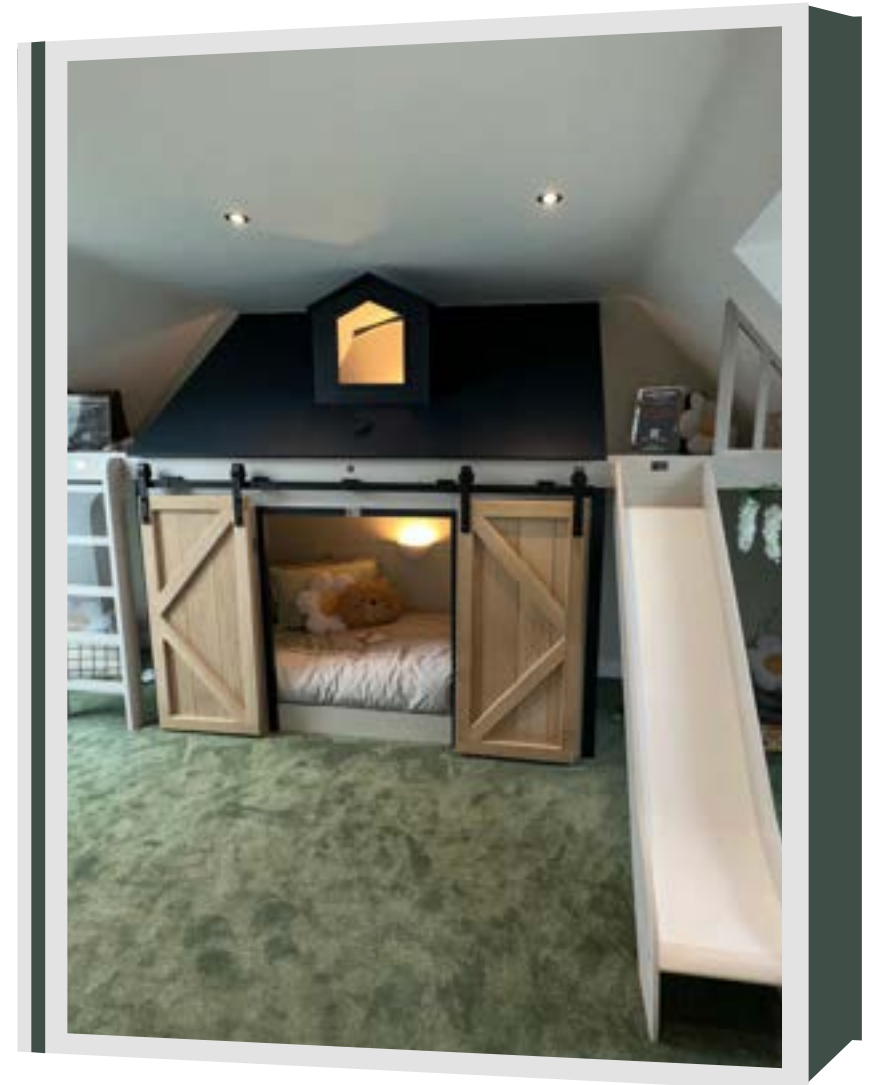

# Bedroom 2

Cashmere

Indigo Blue

Cashmere and Indigo Blue house, featuring a slide, place for rest and real oak barn doors.

# Bedroom 3

Two-drawer 600mm Stone Grey Bedside, complemented by Crofton Black lipped handles.

Two-door Two-panel Stone Grey wardrobe, Stone Grey surround, Crofton Black lipped handles.

Natural Kendal Oak feature wall panel.